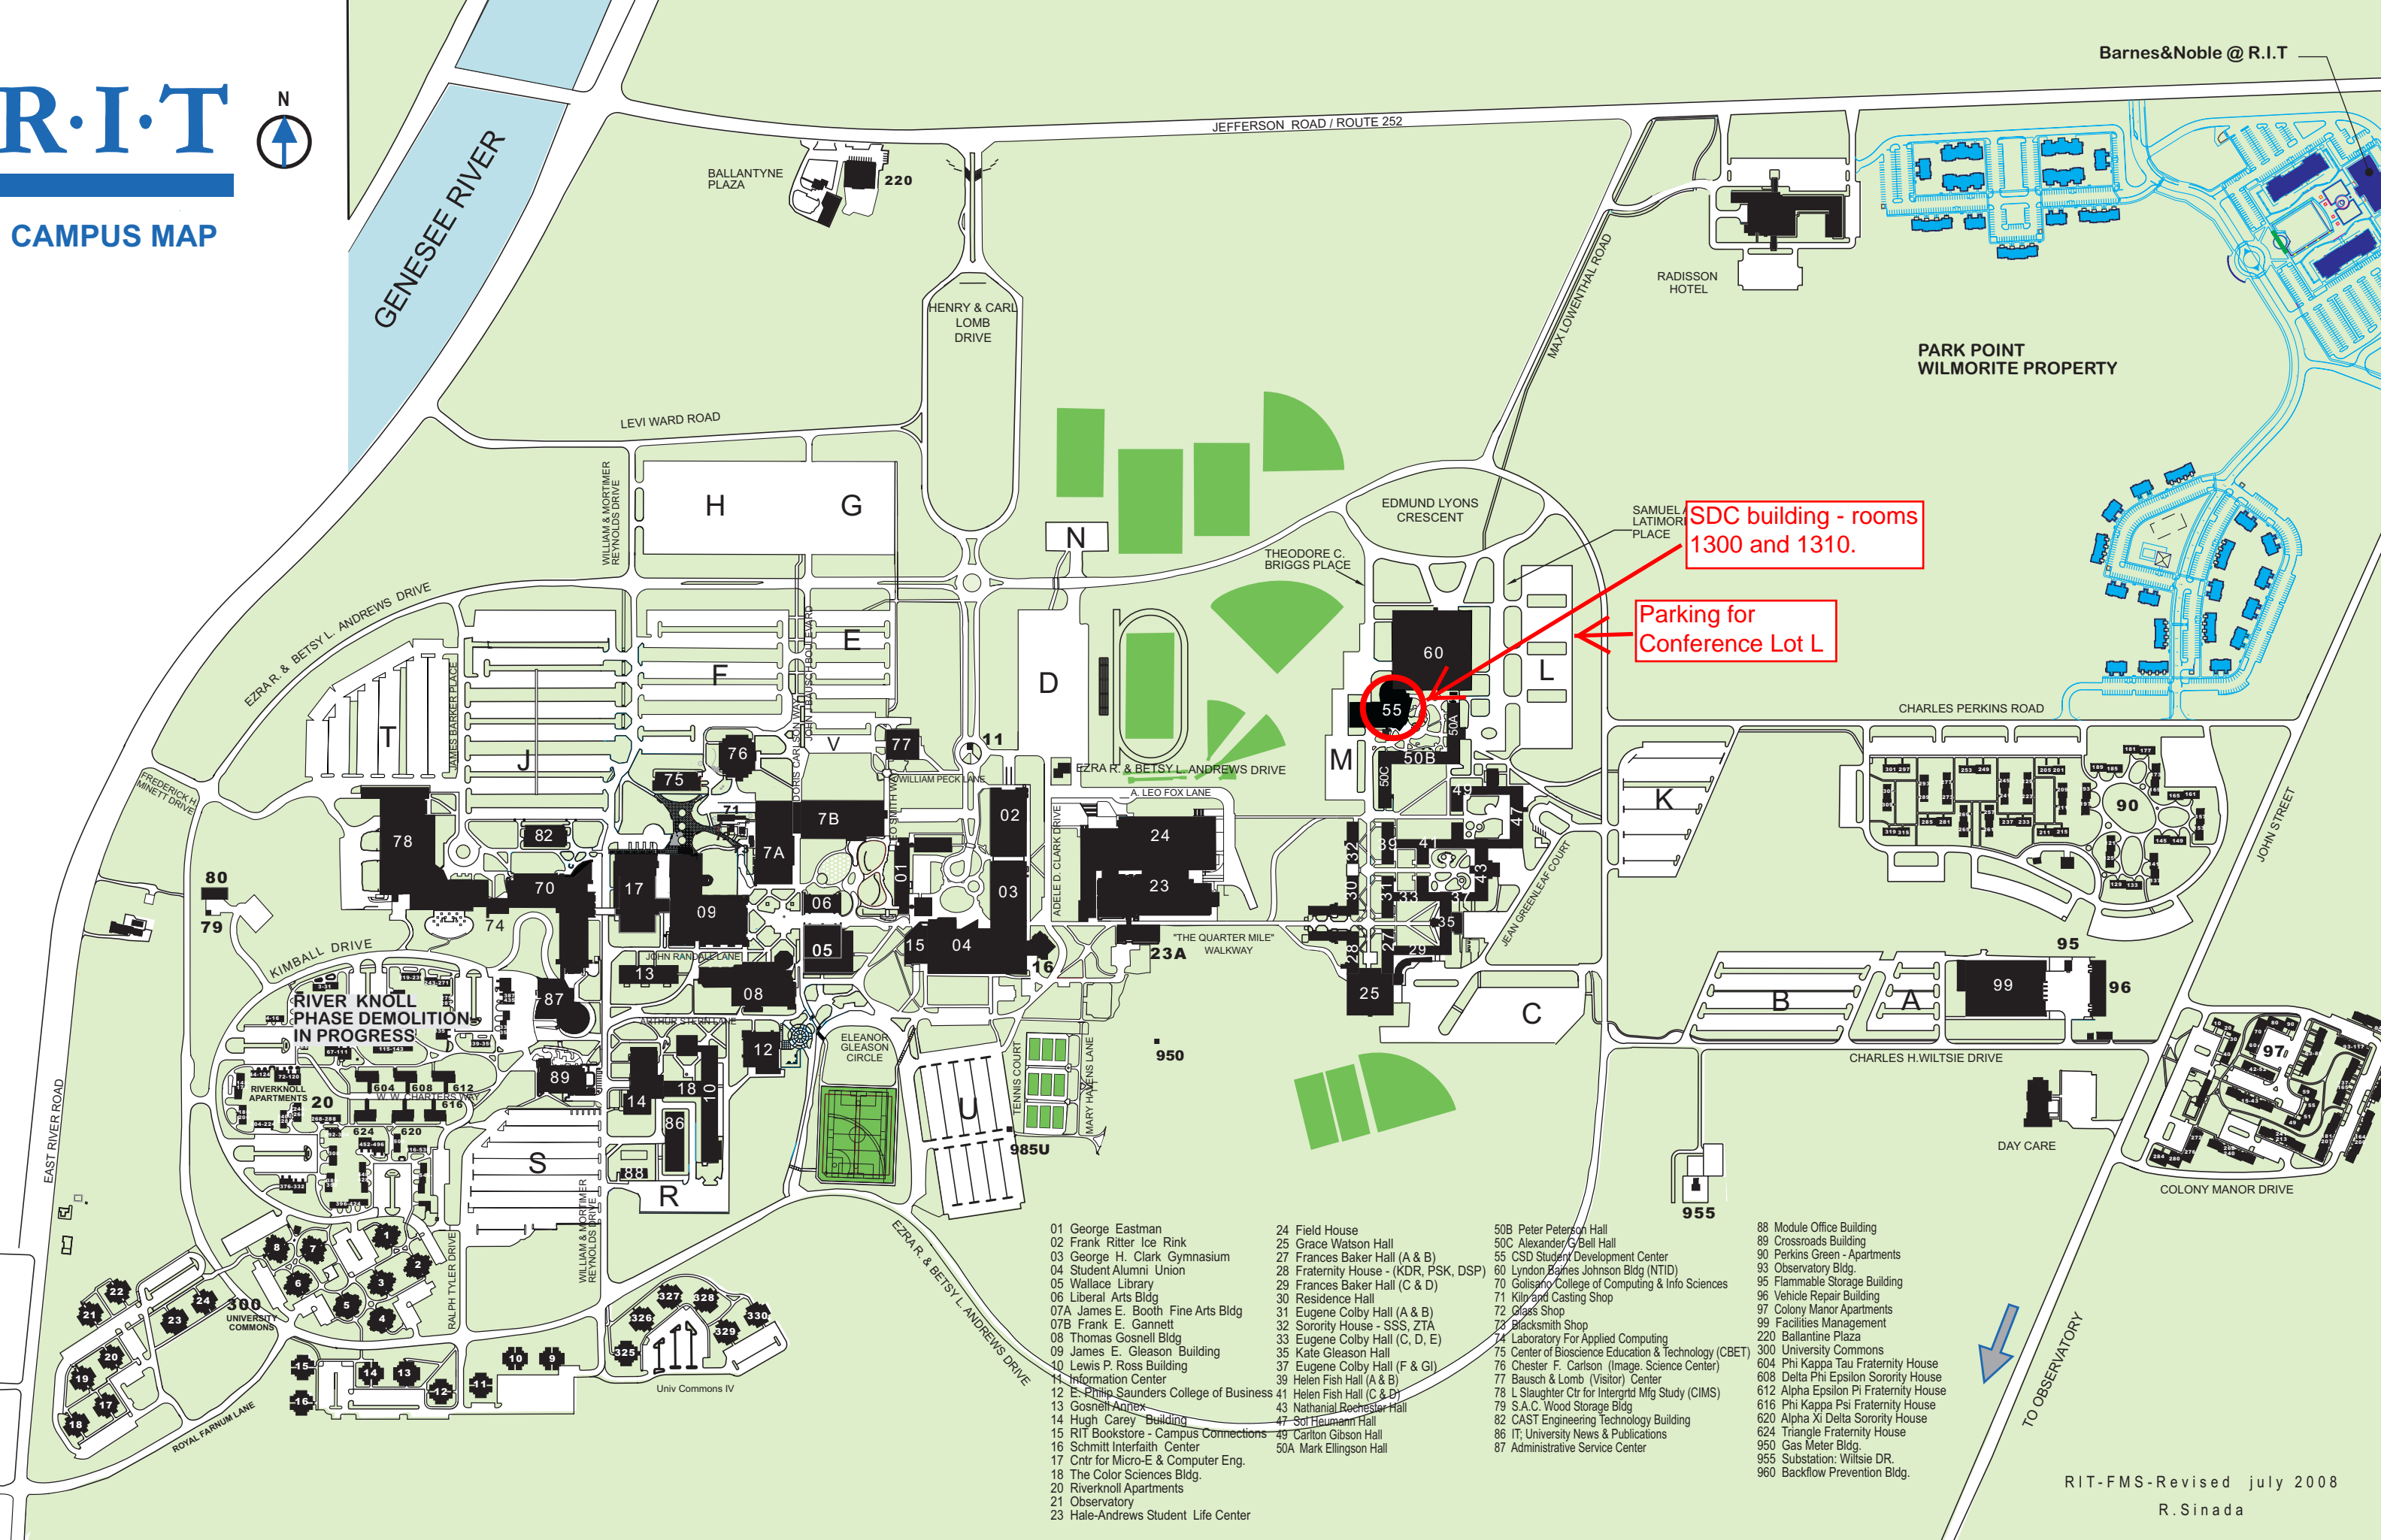

R.I.T.

CAMPUS MAP

Barnes&Noble @ R.I.T

SDC building - rooms 1300 and 1310.

Parking for Conference Lot L

- 01 George Eastman
- 02 Frank Ritter Ice Rink
- 03 George H. Clark Gymnasium
- 04 Student Alumni Union
- 05 Wallace Library
- 06 Liberal Arts Bldg
- 07A James E. Booth Fine Arts Bldg
- 07B Frank E. Gannett
- 08 Thomas Gosnell Bldg
- 09 James E. Gleason Building
- 10 Lewis P. Ross Building
- 11 Information Center
- 12 E. Philip Saunders College of Business
- 13 Gosnell Annex
- 14 Hugh Carey Building
- 15 RIT Bookstore - Campus Connections
- 16 Schmitt Interfaith Center
- 17 Cntr for Micro-E & Computer Eng.
- 18 The Color Sciences Bldg.
- 20 Riverknoll Apartments
- 21 Observatory
- 23 Hale-Andrews Student Life Center
- 24 Field House
- 25 Grace Watson Hall
- 27 Frances Baker Hall (A & B)
- 28 Fraternity House - (KDR, PSK, DSP)
- 29 Frances Baker Hall (C & D)
- 30 Residence Hall
- 31 Eugene Colby Hall (A & B)
- 32 Sorority House - SSS, ZTA
- 33 Eugene Colby Hall (C, D, E)
- 35 Kate Gleason Hall
- 37 Eugene Colby Hall (F & G)
- 39 Helen Fish Hall (A & B)
- 41 Helen Fish Hall (C & D)
- 43 Nathaniel Rochester Hall
- 47 St. Heumann Hall
- 49 Carlton Gibson Hall
- 50A Mark Ellingson Hall
- 50B Peter Peterson Hall
- 50C Alexander G. Bell Hall
- 55 CSD Student Development Center
- 60 Lyndon Baines Johnson Bldg (NTID)
- 70 Golisano College of Computing & Info Sciences
- 71 Kilgus Casting Shop
- 72 Glass Shop
- 73 Blacksmith Shop
- 74 Laboratory For Applied Computing
- 75 Center of Bioscience Education & Technology (CBET)
- 76 Chester F. Carlson (Image Science Center)
- 77 Bausch & Lomb (Visitor) Center
- 78 L Slaughter Ctr for Intergrtd Mfg Study (CIMS)
- 79 S.A.C. Wood Storage Bldg
- 82 CAST Engineering Technology Building
- 86 IT, University News & Publications
- 87 Administrative Service Center
- 88 Module Office Building
- 89 Crossroads Building
- 90 Perkins Green - Apartments
- 93 Observatory Bldg.
- 95 Flammable Storage Building
- 96 Vehicle Repair Building
- 97 Colony Manor Apartments
- 99 Facilities Management
- 220 Ballantine Plaza
- 300 University Commons
- 604 Phi Kappa Tau Fraternity House
- 608 Delta Phi Epsilon Sorority House
- 612 Alpha Epsilon Pi Fraternity House
- 616 Phi Kappa Psi Fraternity House
- 620 Alpha Xi Delta Sorority House
- 624 Triangle Fraternity House
- 950 Gas Meter Bldg.
- 955 Substation: Wiltzie DR.
- 960 Backflow Prevention Bldg.